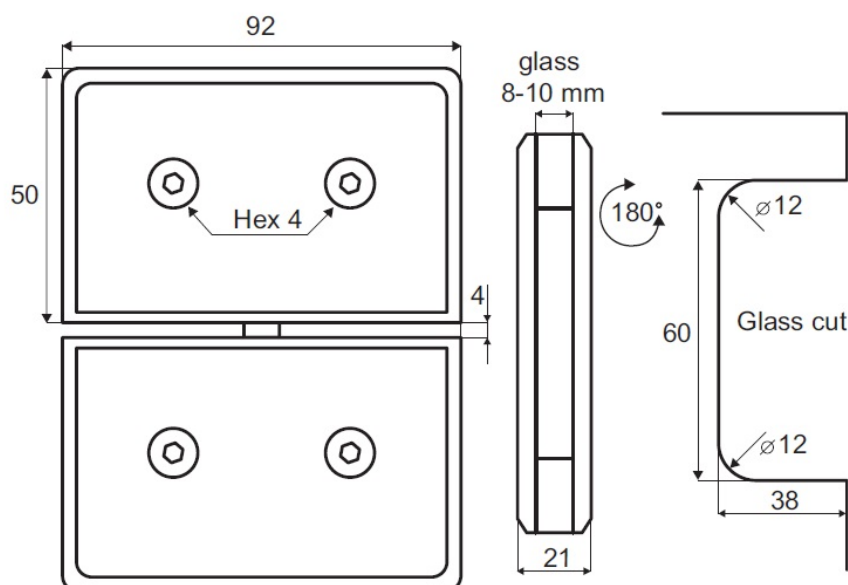

PRODUCT SHEET

Description:

Shower Pivot Hinge "Lodz", Glass/Glass, SS-Look, 50x92x21mm, Brass Material, Incl. Gaskets, Screws & Templates, Self-, Centering When Within 15DG, Of Closed Position, 8-10mm Glass, Thickness

Item number:

15.23.905-0

Units	Box	Carton	HS Code	Barcode
Pcs.	1	10	8302100090	
				5704866060264

SISO A/S

Mileparken 11
DK-2740 Skovlunde
Denmark
VAT: DK 24786013

Phone +45 45 830 900

www.siso.dk
siso@siso.dk

Danske Bank
Nytorv Branch
Copenhagen
SWIFT: DABADKKK

Account no.
4180 3112 112936
IBAN Account
DK7230003112112936